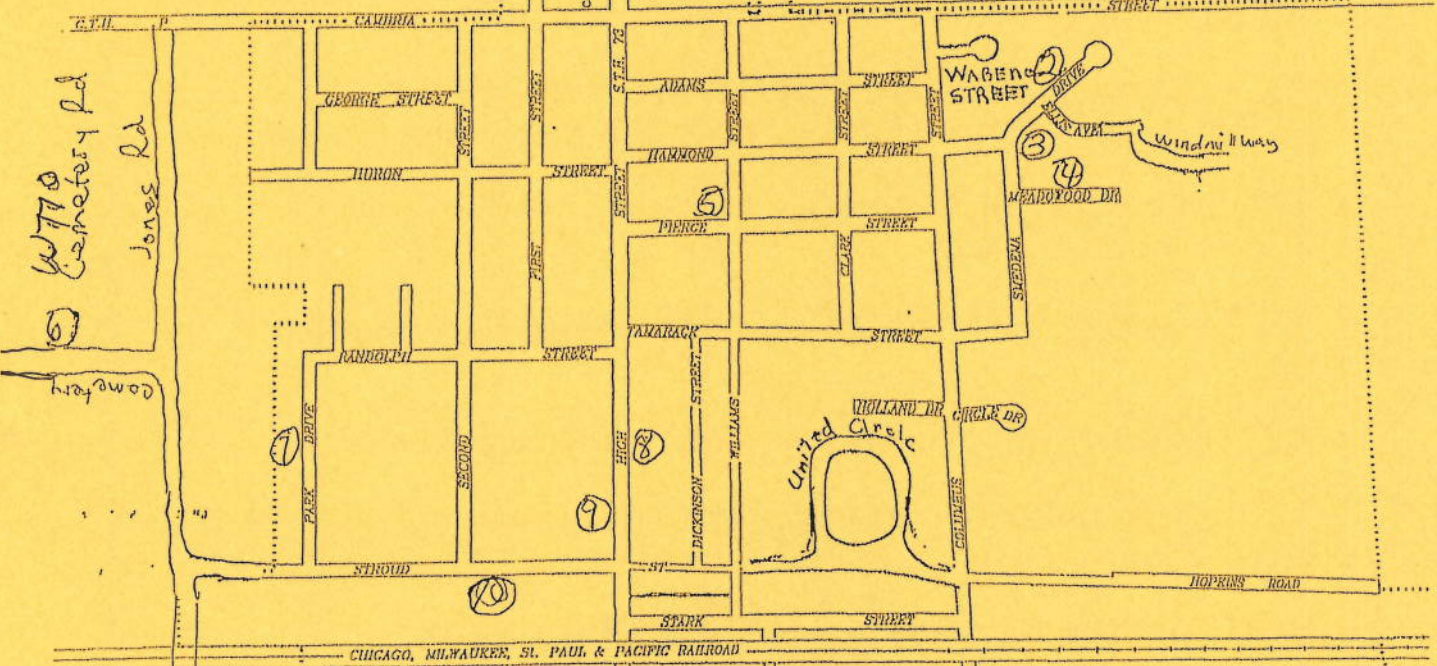

Randolph City Wide Garage Sale Saturday May 11, 2019

1. **W11298 Blanecae Rd.** boys 0-size 7, girls 0-6 mo., Household items, furniture (north of Randolph)
2. **521 Smedema Dr.** Adult and baby clothing, Misc. items
3. **408 Smedema Dr.** Name brand boys and girls 0-14, Tall men's XL—XLT, Tall Women's S-L, S-LT, Toys, Household, Baby Items, Fri.-Sat.
4. **115 Meadowwood Dr.** Good quality Jr. clothes, household items, Children's books Fri.-Sat.
5. **403 Williams St.** Children's and adult men's and women's clothing, DVDs
6. **W770 Cemetery Rd.** Wide variety of items Thursday-Saturday
7. **241 Park Dr.** wide variety of items, hand tools, garden items and flower pots. Fri.-Sat.
8. **HUTCHINSON MEMORIAL LIBRARY BOOK SALE**
9. **221 N. High St** Upright Freezer, queen hide-a bed, love seat
10. **240 W Stroud St** Lots of stuff!!!
11. **116 Grove St.** Another year gone by! Miscellaneous, tools, clothing Fri.-Sat.
12. **236 Grove St.** Yard décor-including "Plate Flowers" Household items and adult clothing
13. **503 Grove St.** Custom home décor, homemade furniture, Misc. items.
14. **422 Jones Dr.** Adult clothing, Household items, Fri.-Sat
15. **462 Jones Dr.** Kids' clothes and toys, household items, furniture, Hot Wheels and Match Box Cars collectibles, Fri.-Sat.
16. **W11062 Glen Dr.** Something for everyone, except baby items

Enjoy your day browsing the many garage sales around Randolph. We appreciate the fact that you chose to spend the day with us!

City R&F
Canada Is. Rd
City Rd AA

Not to Scale

W11298^{1/2} Lane Rd

County Rd A

Hwy 33

TOWN OF RANDOLPH

TOWN OF FOX LAKE

W770 Cemetery Rd
Jones Rd
Cemetery

CHICAGO, MILWAUKEE, ST. PAUL & PACIFIC RAILROAD

SCALE: 1 inch = 800 feet
0 100 500 1000 Feet

VILLAGE OF RANDOLPH

Prepared by DODGE COUNTY SURVEY & DESCRIPTION DEPT.